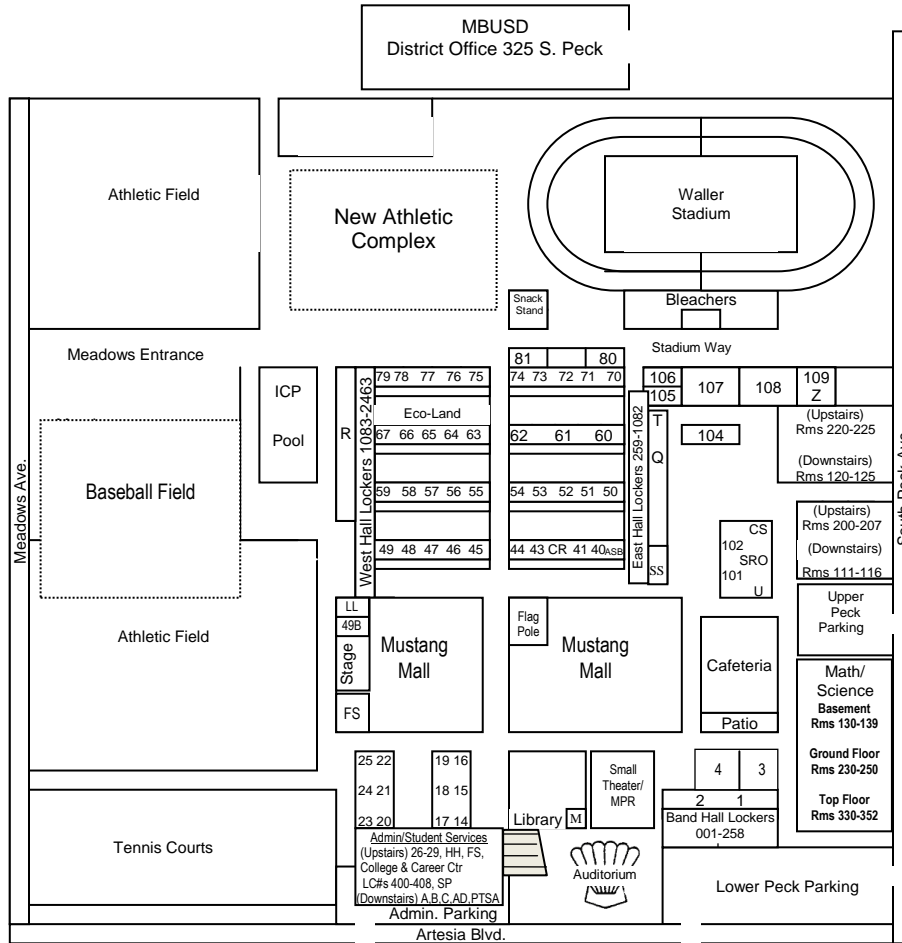

Mira Costa Campus Map

08/2019

- | | | | |
|-----------|-------------------------------|-------------|---|
| A | Administration Offices | ASB | Associated Student Body (40) |
| B | Attendance Office | CR | Copy Room (42) |
| C | Guidance Offices | CS | Campus Security |
| M | Textbook Room | FS | Food Services |
| Q | Boiler Room | HH | Health Office |
| R | Pool Lockers/Restrooms | ICP | Incident Command Post |
| S | Storage | LC | Learning Center |
| T | Transformer Room | LL | Language Lab (49A) |
| U | Adult School | PTSA | PTSA Office |
| W | Weight Room | SP | School Psychologists |
| Z | Maintenance Office | SR | School Resource Officer |
| AD | Athletic Director | SS | Student Store/ASB Finance Office |