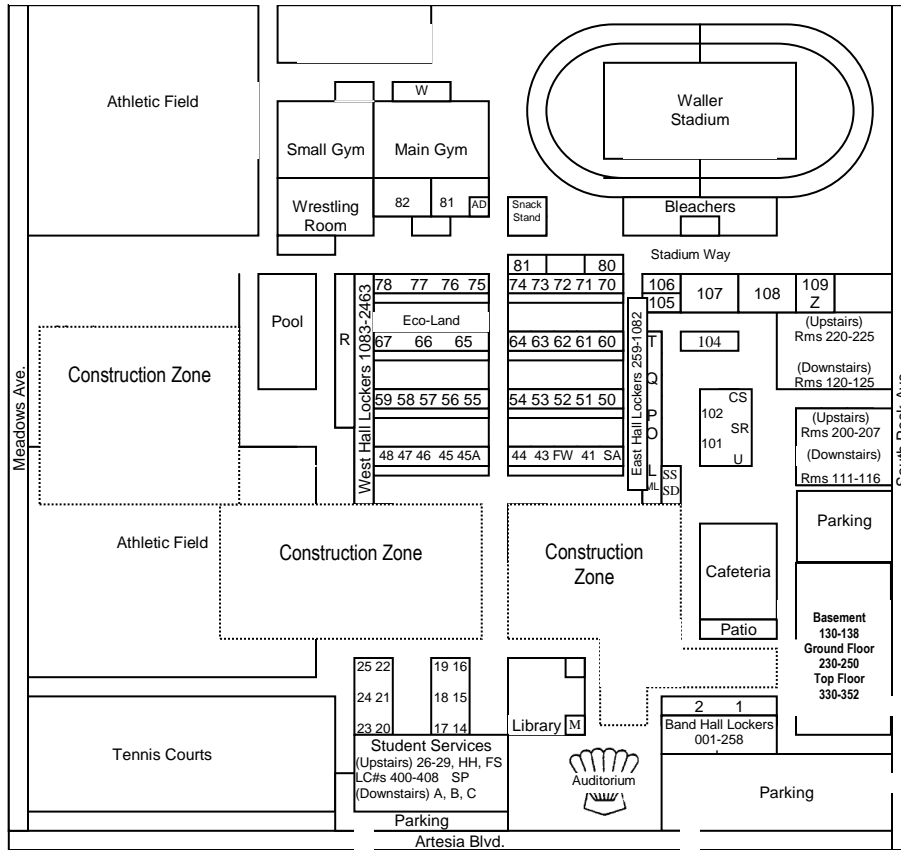

Mira Costa Campus Map

8/2014

- | | | | |
|----------|-------------------------------|------------|----------------------------------|
| A | Administration Offices | 49B | Student Activities Office |
| B | Attendance Office | AD | Athletic Director |
| C | Guidance Offices | FS | Food Services |
| L | Ladies Room | FW | Faculty Workroom |
| M | Textbook Room | HH | Health Office |
| O | Girls Restroom | LC | Learning Center |
| P | Boys Restroom | ML | Men's Lounge |
| Q | Boiler Room | RG | Rose Garden Classroom |
| R | Pool Lockers/Restrooms | SA | Student Activities |
| S | Storage | SD | ASB Distribution |
| T | Transformer Room | SE | Campus Security |
| U | Adult School | SF | Student Finance |
| W | Weight Room | SP | School Psychologists |
| Z | Maintenance Office | SR | School Resource Officer |
| | | SS | Student Store |